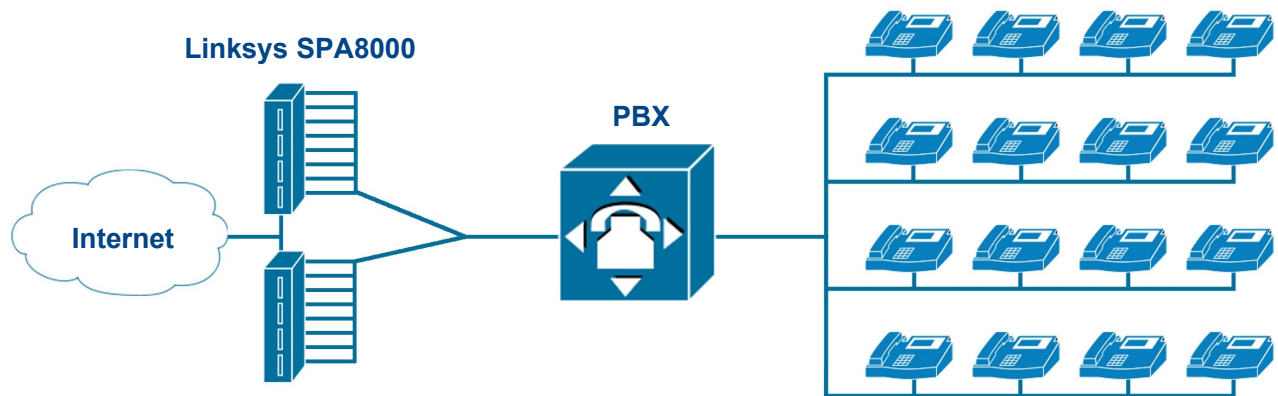

Executive Office Suite Solution

VoX Communications 12249 Science Drive • Suite 135 • Orlando FL 32826 • (866) 869-9475 • www.voxcorp.net

Typical Executive Office Suite with TELCO Connection

Executive Office Suite VoX VoIP Connection with 8-Port Linksys SPA8000

Executive Office Suites can realize a substantial cost savings by utilizing the 8-port Linksys SPA8000 with VoX VoIP Service. Below is an example of how you can save with VoX.

	Sample Telco Costs	VoX VoIP Costs	Vox Savings
Monthly Service	\$600 Average PRI Cost	\$573.85**	\$1,751 per month \$21,000 per year 75% savings
Long Distance	\$1,725*	Unlimited included in plan***	
TOTAL COST	\$2,323 Per Month	\$573.85 Per Month	