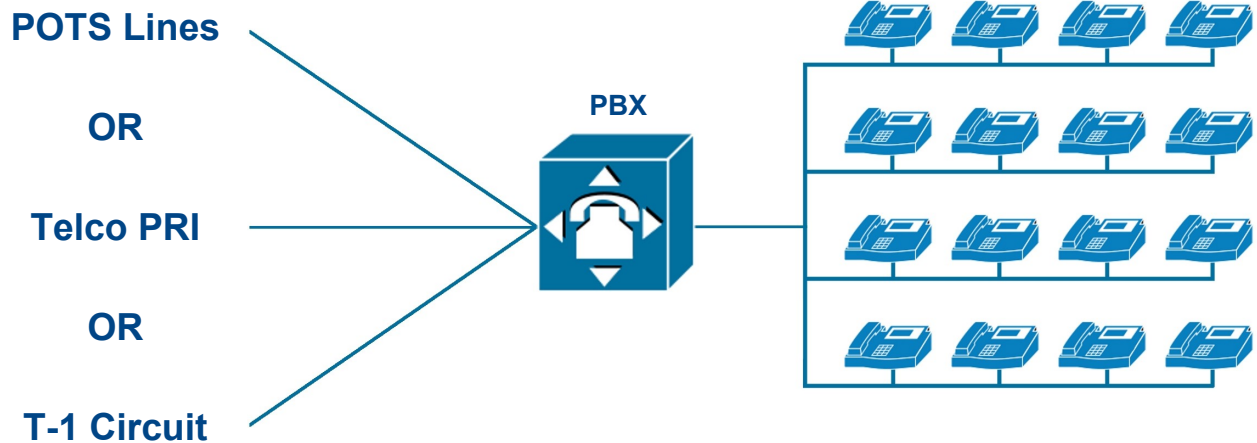

Executive Office Suite Solution

VoX Communications 12249 Science Drive • Suite 135 • Orlando FL 32826 • (866) 869-9475 • www.voxcorp.net

Typical Executive Office Suite with TELCO Connection

Executive Office Suite VoX VoIP Connection with 8-Port Linksys SPA8000

Executive Office Suites can realize a substantial cost savings by utilizing the 8-port Linksys SPA8000 with VoX VoIP Service. Below is an example of how you can save with VoX.

	Sample Telco Costs	VoX VoIP Costs	Vox Savings
Monthly Service	\$600 Average PRI Cost	\$573.85**	\$1,751 per month \$21,000 per year 75% savings
Long Distance	\$1,725*	Unlimited included in plan***	
TOTAL COST	\$2,323 Per Month	\$573.85 Per Month	